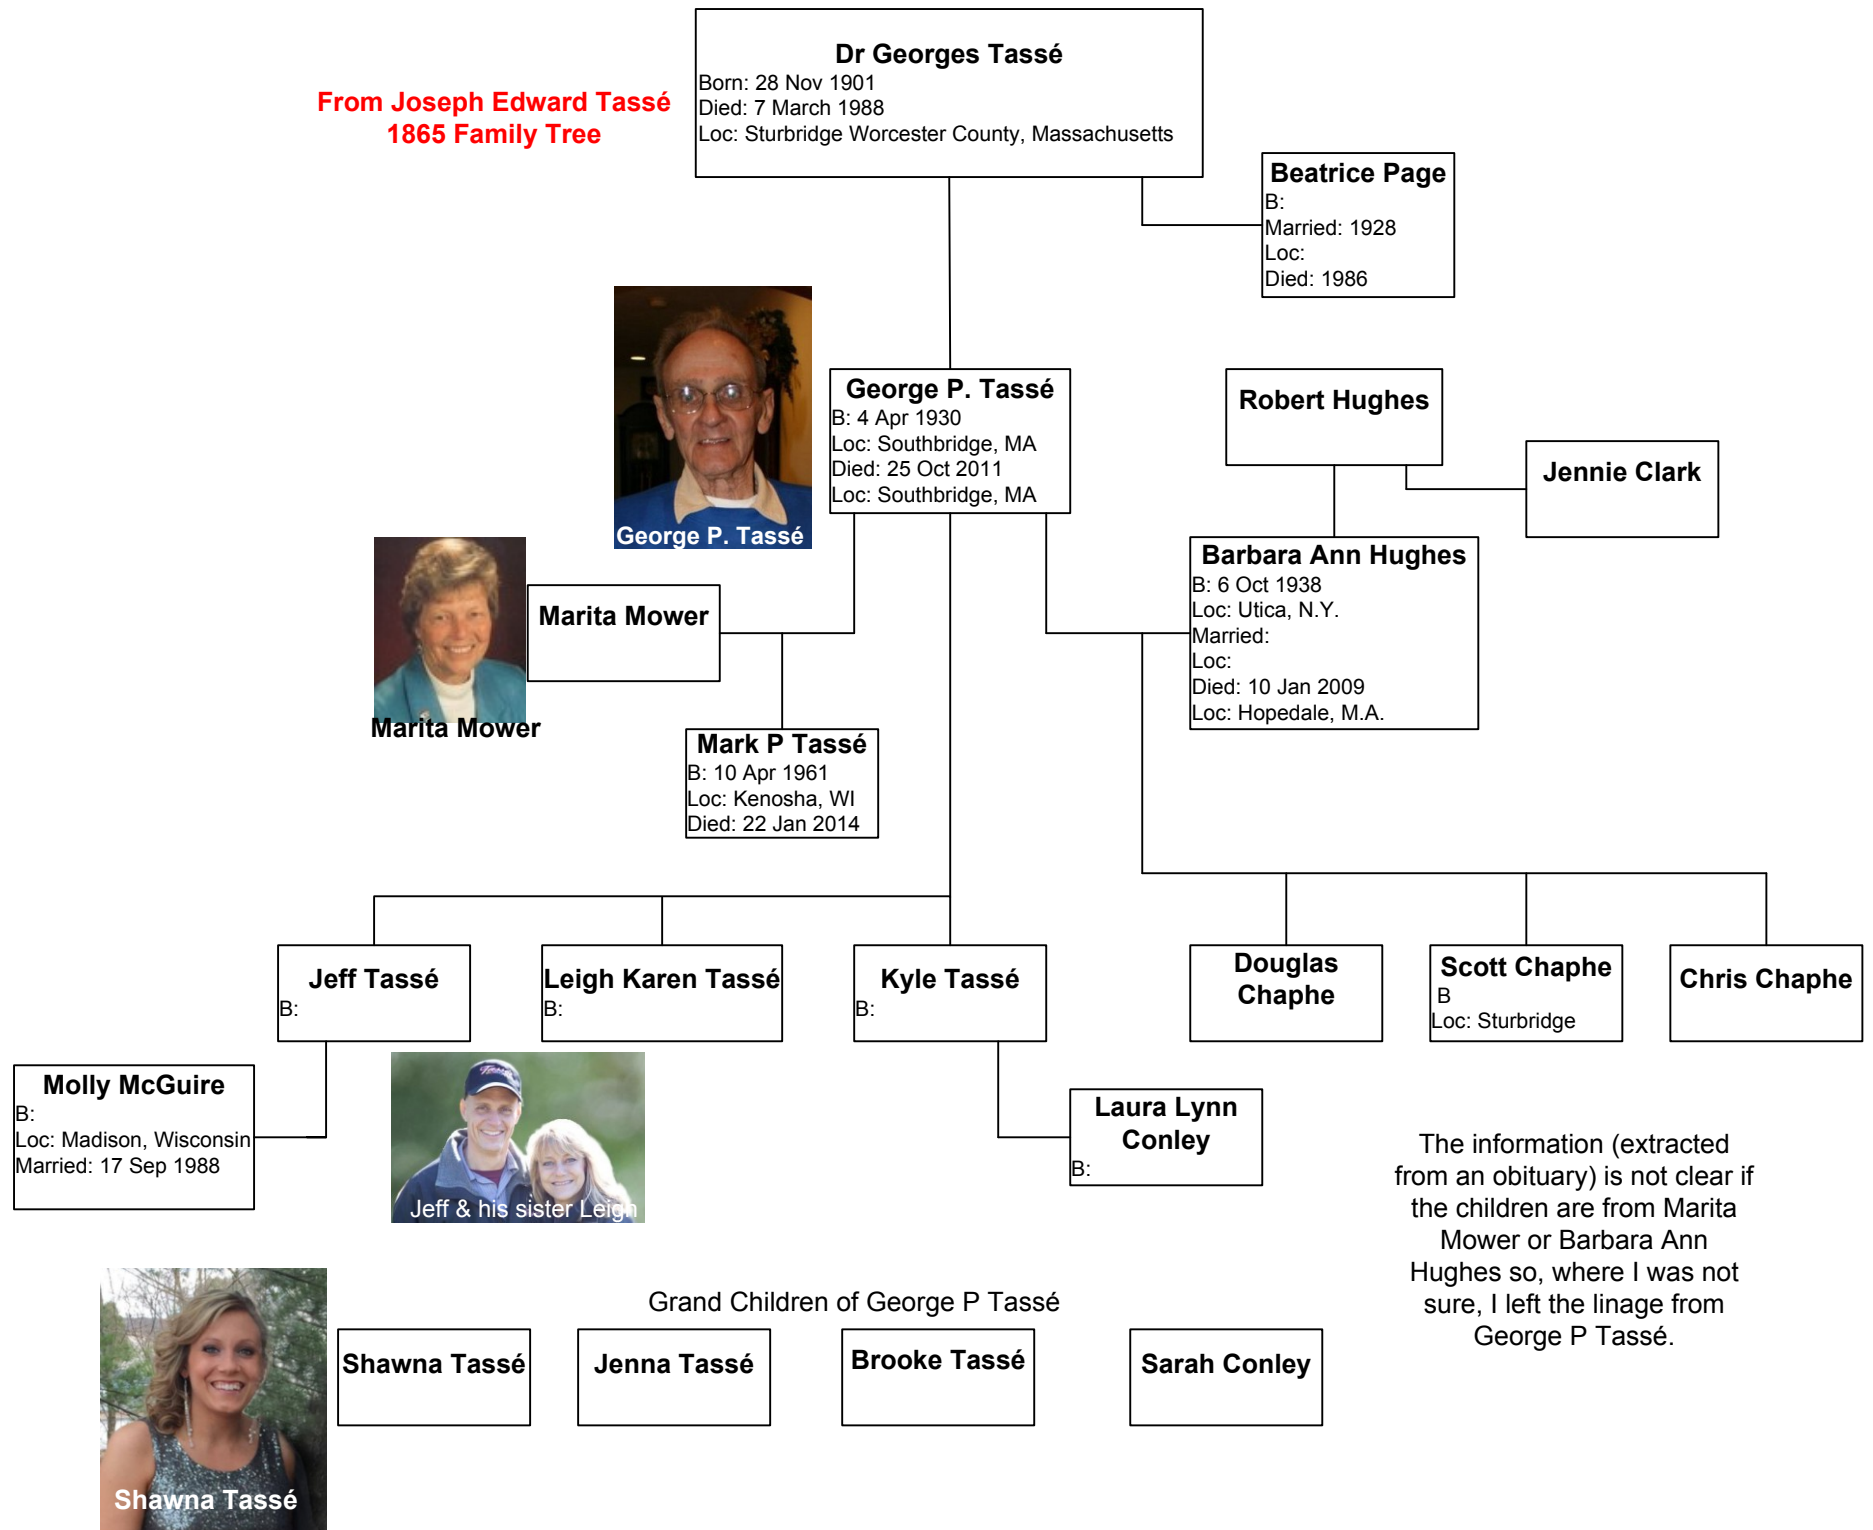

Georges Tassé 1901

From Joseph Edward Tassé
1865 Family Tree

The information (extracted from an obituary) is not clear if the children are from Marita Mower or Barbara Ann Hughes so, where I was not sure, I left the lineage from George P Tassé.