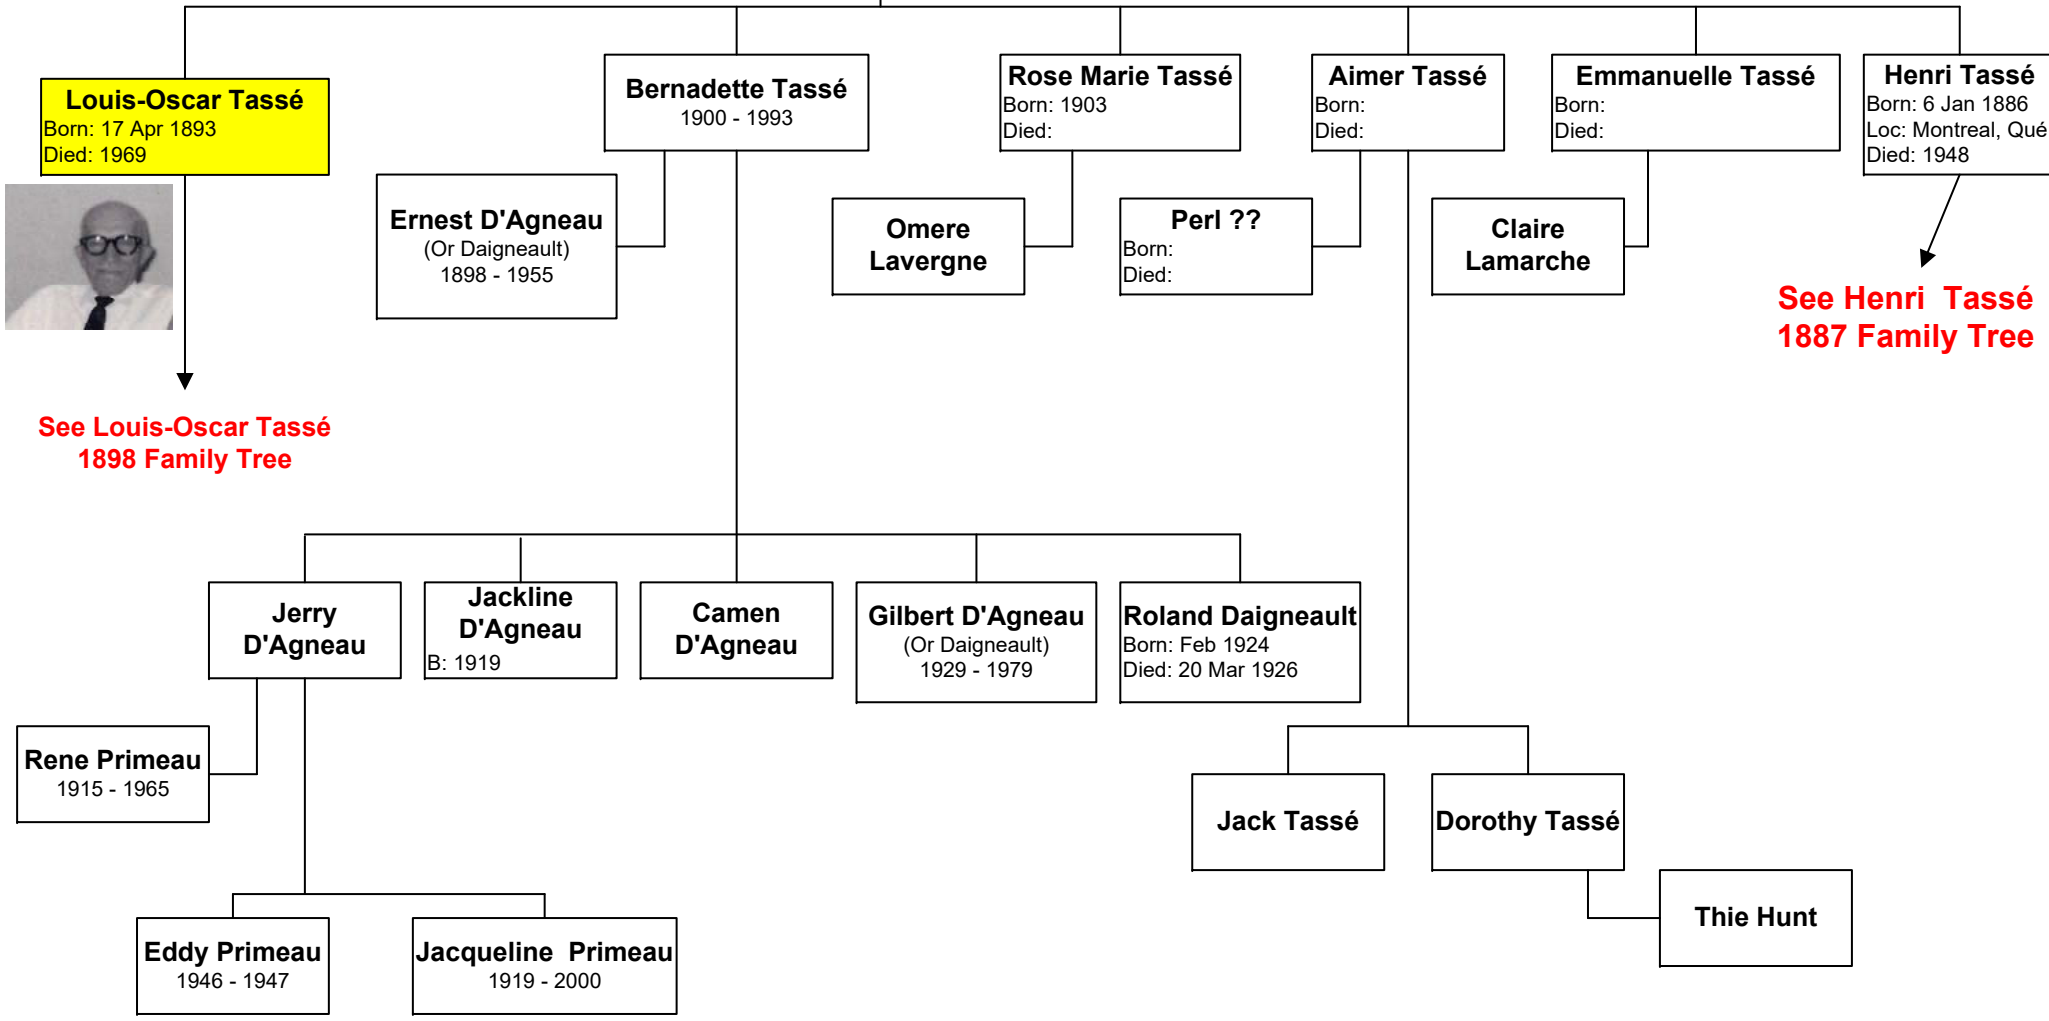

Duguesclin Tassé, his wife Léocadie one of his sons, Henri and his two daughters Bernadette and Rose (Photo taken in 1895 provided by Guy Tassé)

DUGUESCLIN TASSÉ 1858

DuGuesclin Charles Tassé
 Born: 1858
 Died: 6 May 1924

See Leonard Laframboise
 1706

Leocadie Marie LaFramboise
 Born: 9 Jul 1856
 Loc: Sainte Sophie de Lacorne, Terrbonne, Qué
 Married: 21 Nov 1881
 Loc: St Jean Baptiste, Montreal
 Died: 5 Jan 1945

From Augustin Tassé 1794
 Family Tree

See Louis-Oscar Tassé
 1898 Family Tree

See Henri Tassé
 1887 Family Tree