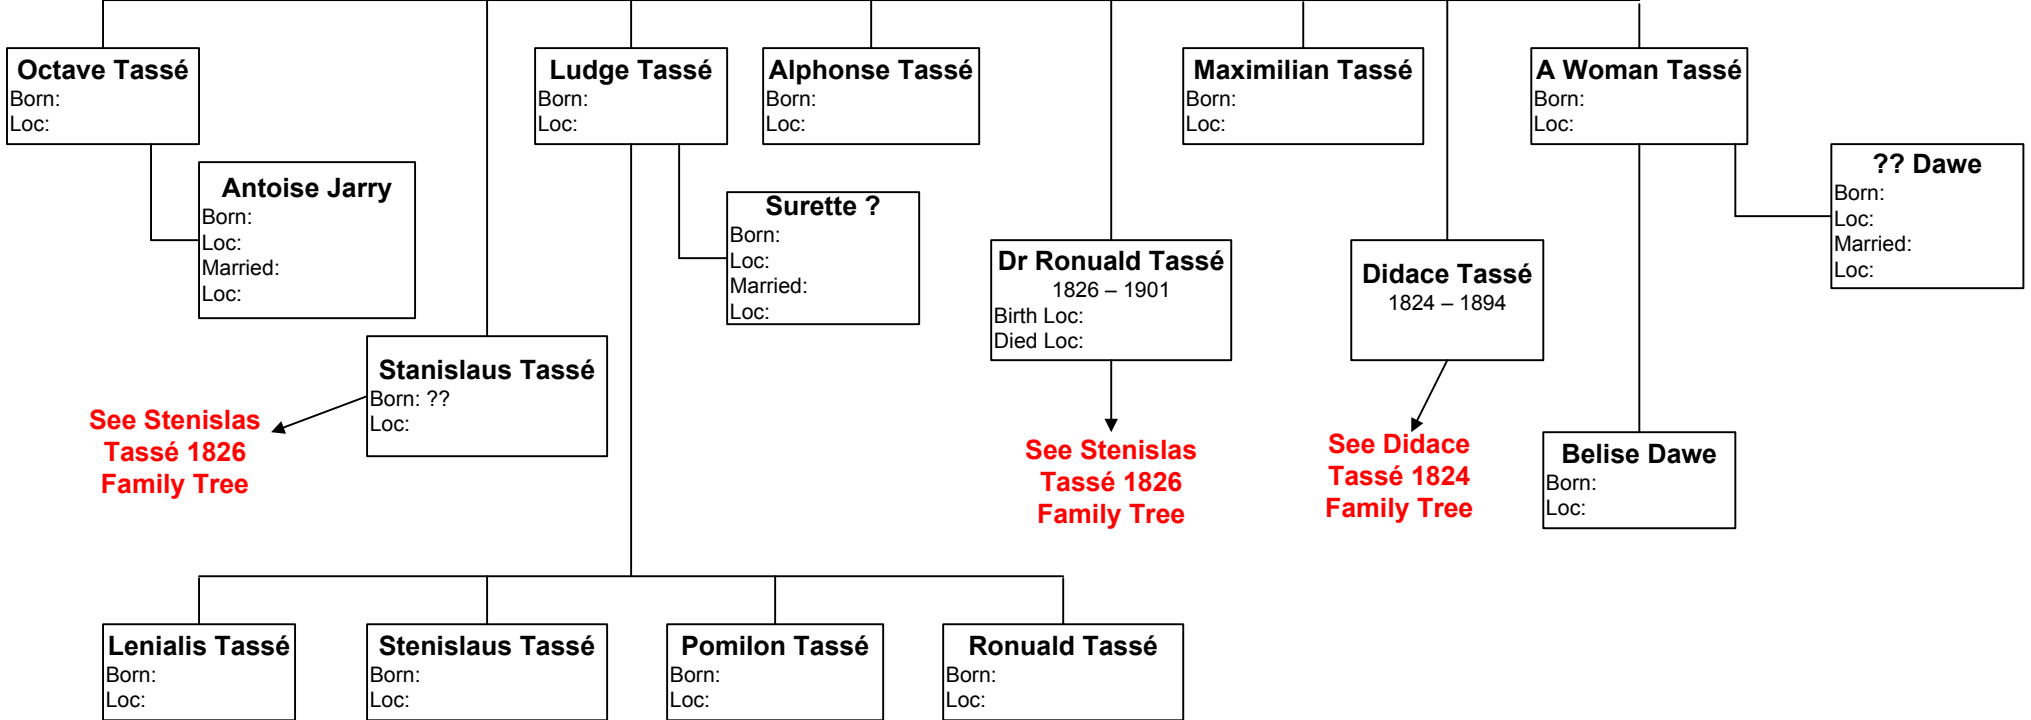

**Augustin Tassé 1760**

From Charles Tassé  
before 1763 Family  
Tree

**Augustin Tassé**  
1760 - 1820

**Marguerite Marcotte**  
Born:  
Loc:  
Married: 22 Jan 1781  
Loc: St Martin

**Octave Tassé**  
Born:  
Loc:

**Antoise Jarry**  
Born:  
Loc:  
Married:  
Loc:

**Ludge Tassé**  
Born:  
Loc:

**Alphonse Tassé**  
Born:  
Loc:

**Maximilian Tassé**  
Born:  
Loc:

**A Woman Tassé**  
Born:  
Loc:

**?? Dawe**  
Born:  
Loc:  
Married:  
Loc:

**Stanislaus Tassé**  
Born: ??  
Loc:

See Stanislas  
Tassé 1826  
Family Tree

**Dr Ronuald Tassé**  
1826 - 1901  
Birth Loc:  
Died Loc:

See Stanislas  
Tassé 1826  
Family Tree

**Didace Tassé**  
1824 - 1894

See Didace  
Tassé 1824  
Family Tree

**Belise Dawe**  
Born:  
Loc:

**Lenialis Tassé**  
Born:  
Loc:

**Stanislaus Tassé**  
Born:  
Loc:

**Pomilon Tassé**  
Born:  
Loc:

**Ronuald Tassé**  
Born:  
Loc: