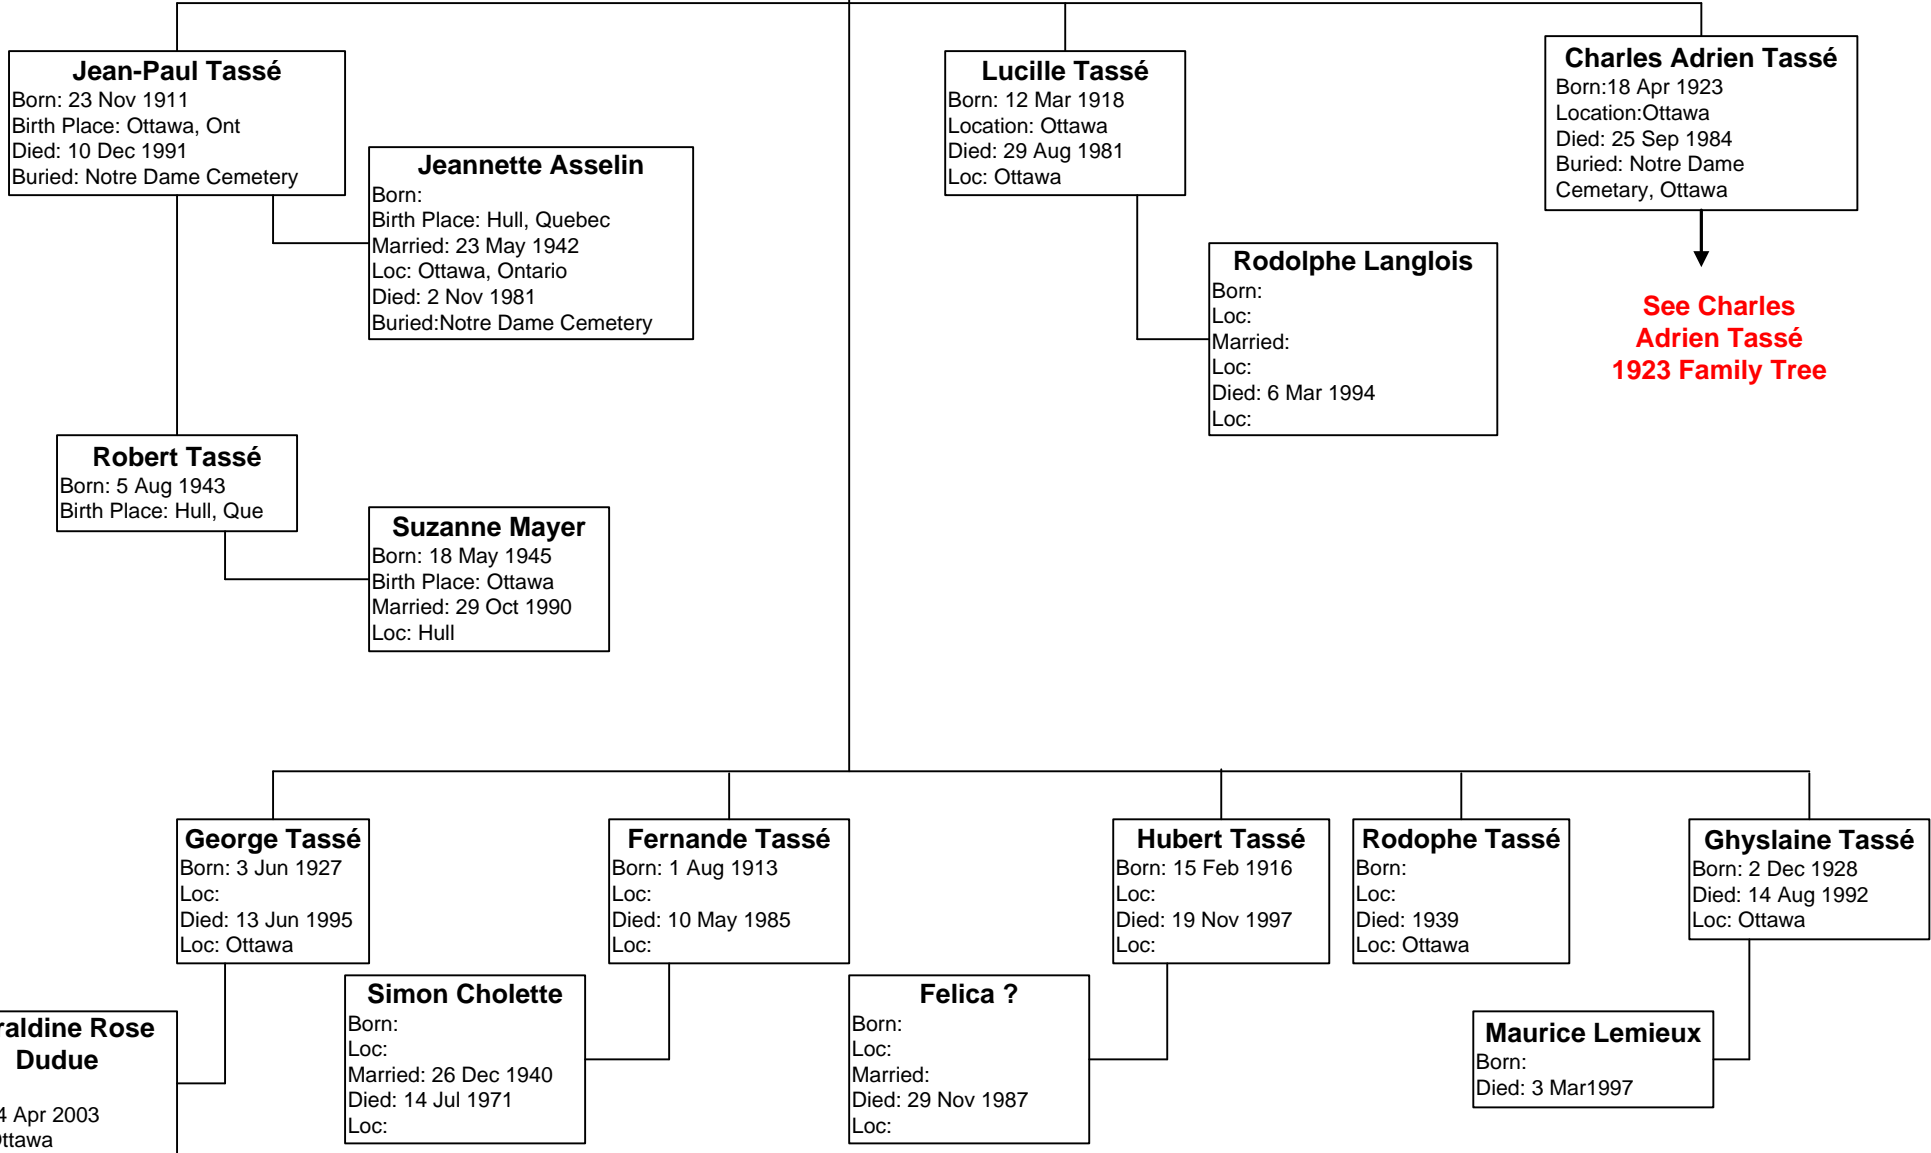

Jean-Paul Tassé
Born: 23 Nov 1911
Birth Place: Ottawa, Ont
Died: 10 Dec 1991
Buried: Notre Dame Cemetery

Jeannette Asselin
Born:
Birth Place: Hull, Quebec
Married: 23 May 1942
Loc: Ottawa, Ontario
Died: 2 Nov 1981
Buried: Notre Dame Cemetery

Robert Tassé
Born: 5 Aug 1943
Birth Place: Hull, Que

Suzanne Mayer
Born: 18 May 1945
Birth Place: Ottawa
Married: 29 Oct 1990
Loc: Hull

Lucille Tassé
Born: 12 Mar 1918
Location: Ottawa
Died: 29 Aug 1981
Loc: Ottawa

Rodolphe Langlois
Born:
Loc:
Married:
Loc:
Died: 6 Mar 1994
Loc:

Charles Adrien Tassé
Born: 18 Apr 1923
Location: Ottawa
Died: 25 Sep 1984
Buried: Notre Dame
Cemetery, Ottawa

See Charles
Adrien Tassé
1923 Family Tree

George Tassé
Born: 3 Jun 1927
Loc:
Died: 13 Jun 1995
Loc: Ottawa

Fernande Tassé
Born: 1 Aug 1913
Loc:
Died: 10 May 1985
Loc:

Hubert Tassé
Born: 15 Feb 1916
Loc:
Died: 19 Nov 1997
Loc:

Rodophe Tassé
Born:
Loc:
Died: 1939
Loc: Ottawa

Ghyslaine Tassé
Born: 2 Dec 1928
Died: 14 Aug 1992
Loc: Ottawa

**Geraldine Rose
Dudue**
Born:
Died: 4 Apr 2003
Loc: Ottawa

Simon Cholette
Born:
Loc:
Married: 26 Dec 1940
Died: 14 Jul 1971
Loc:

Felica ?
Born:
Loc:
Married:
Died: 29 Nov 1987
Loc:

Maurice Lemieux
Born:
Died: 3 Mar 1997