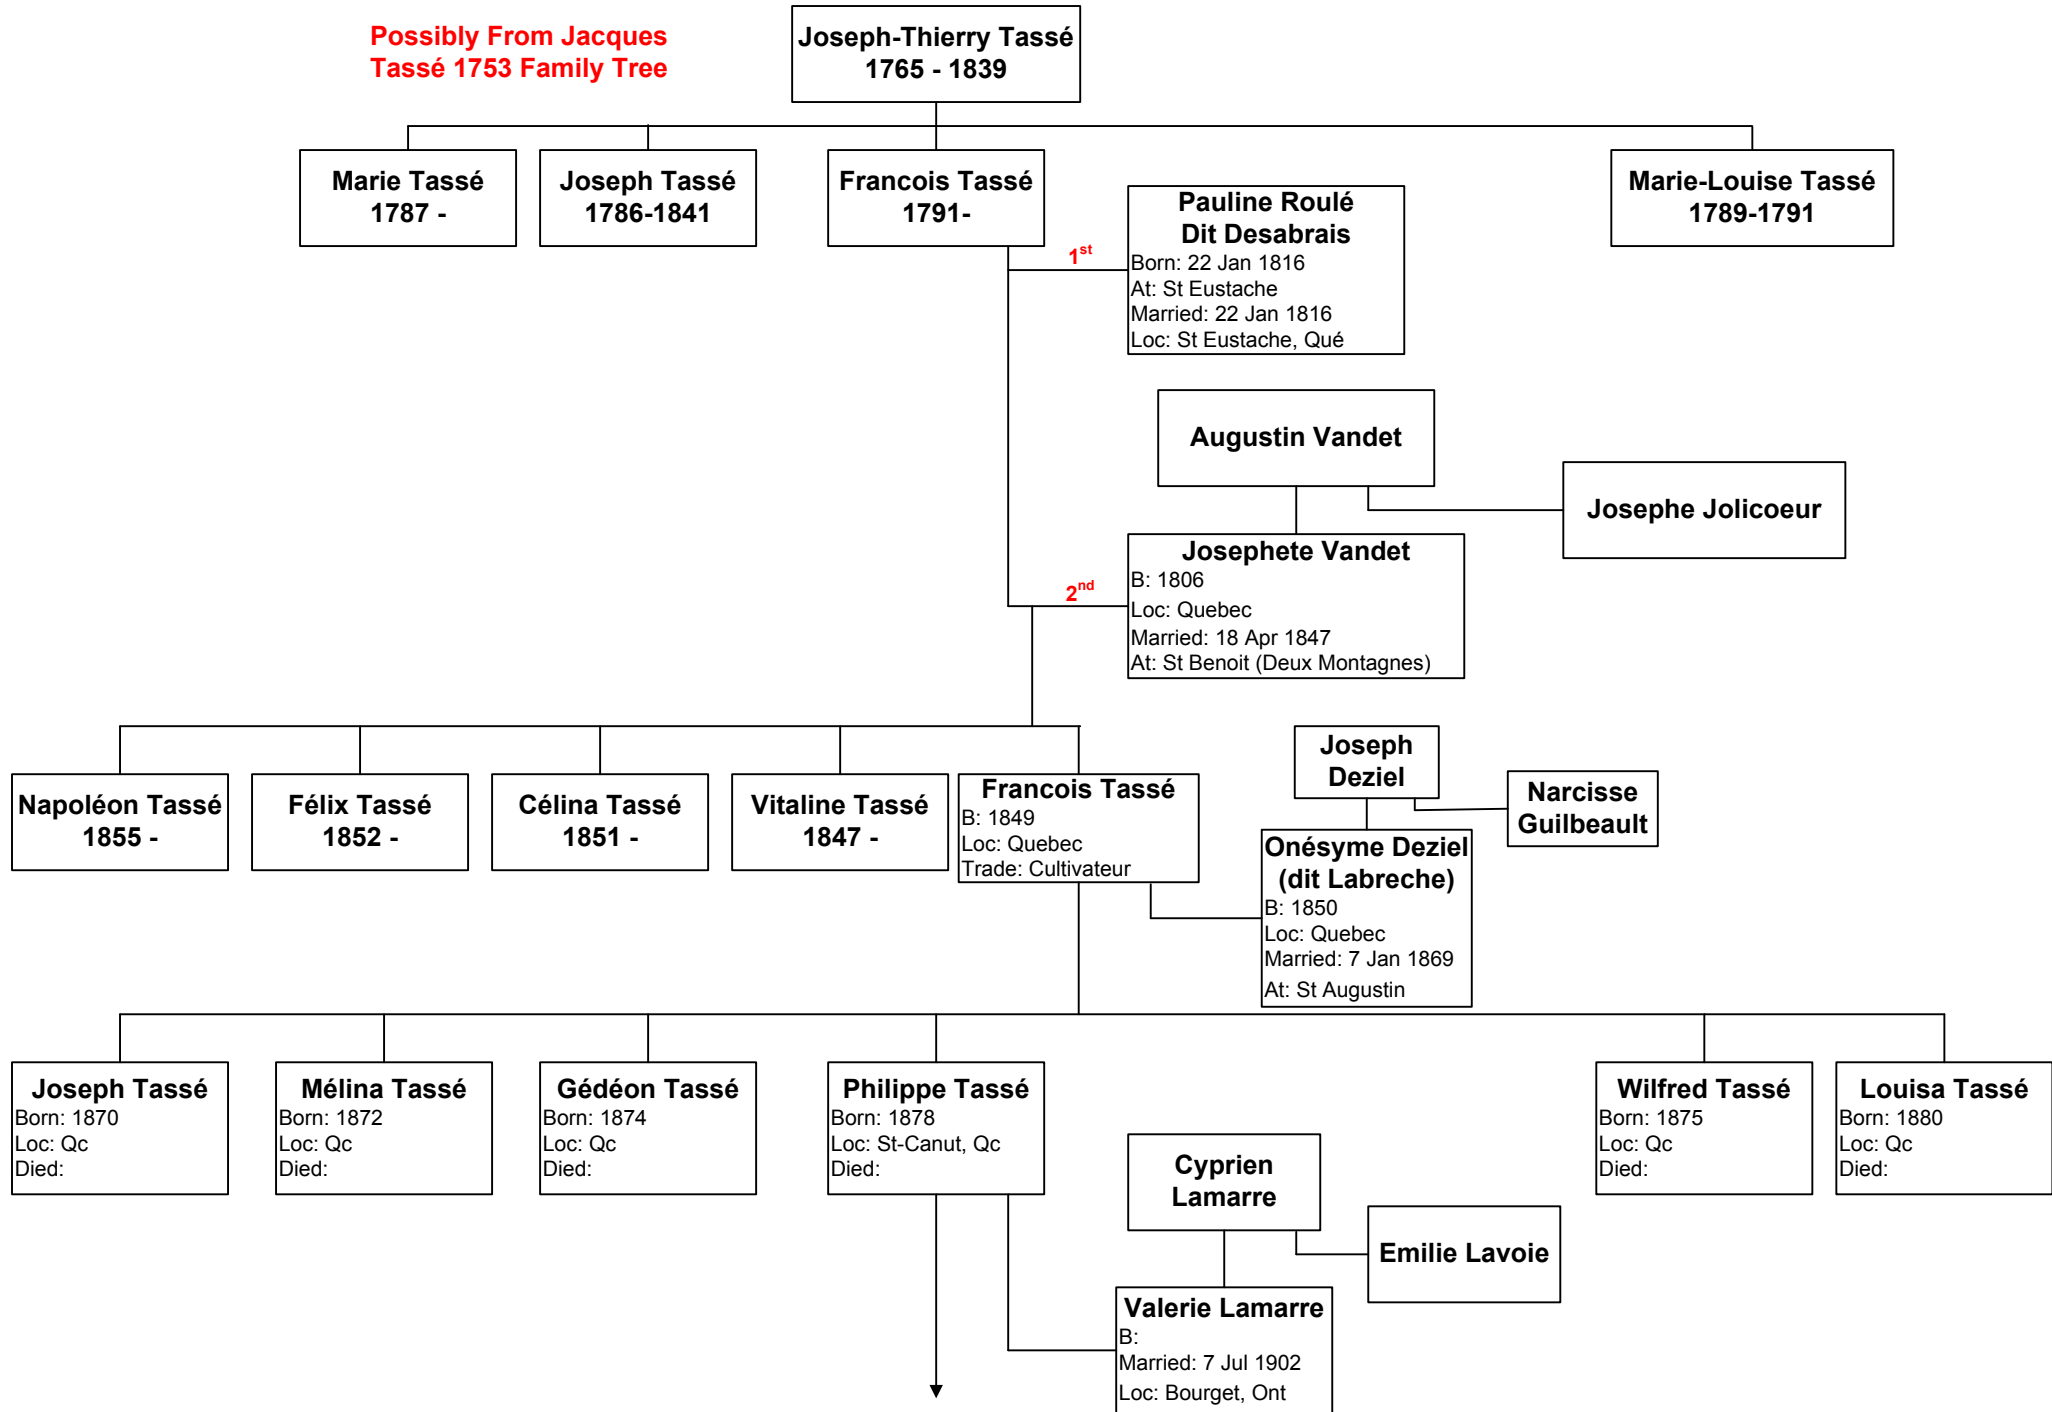

# Joseph-Thierry Tassé 1816

Possibly From Jacques  
Tassé 1753 Family Tree

To Philippe Tassé  
1878 Family Tree