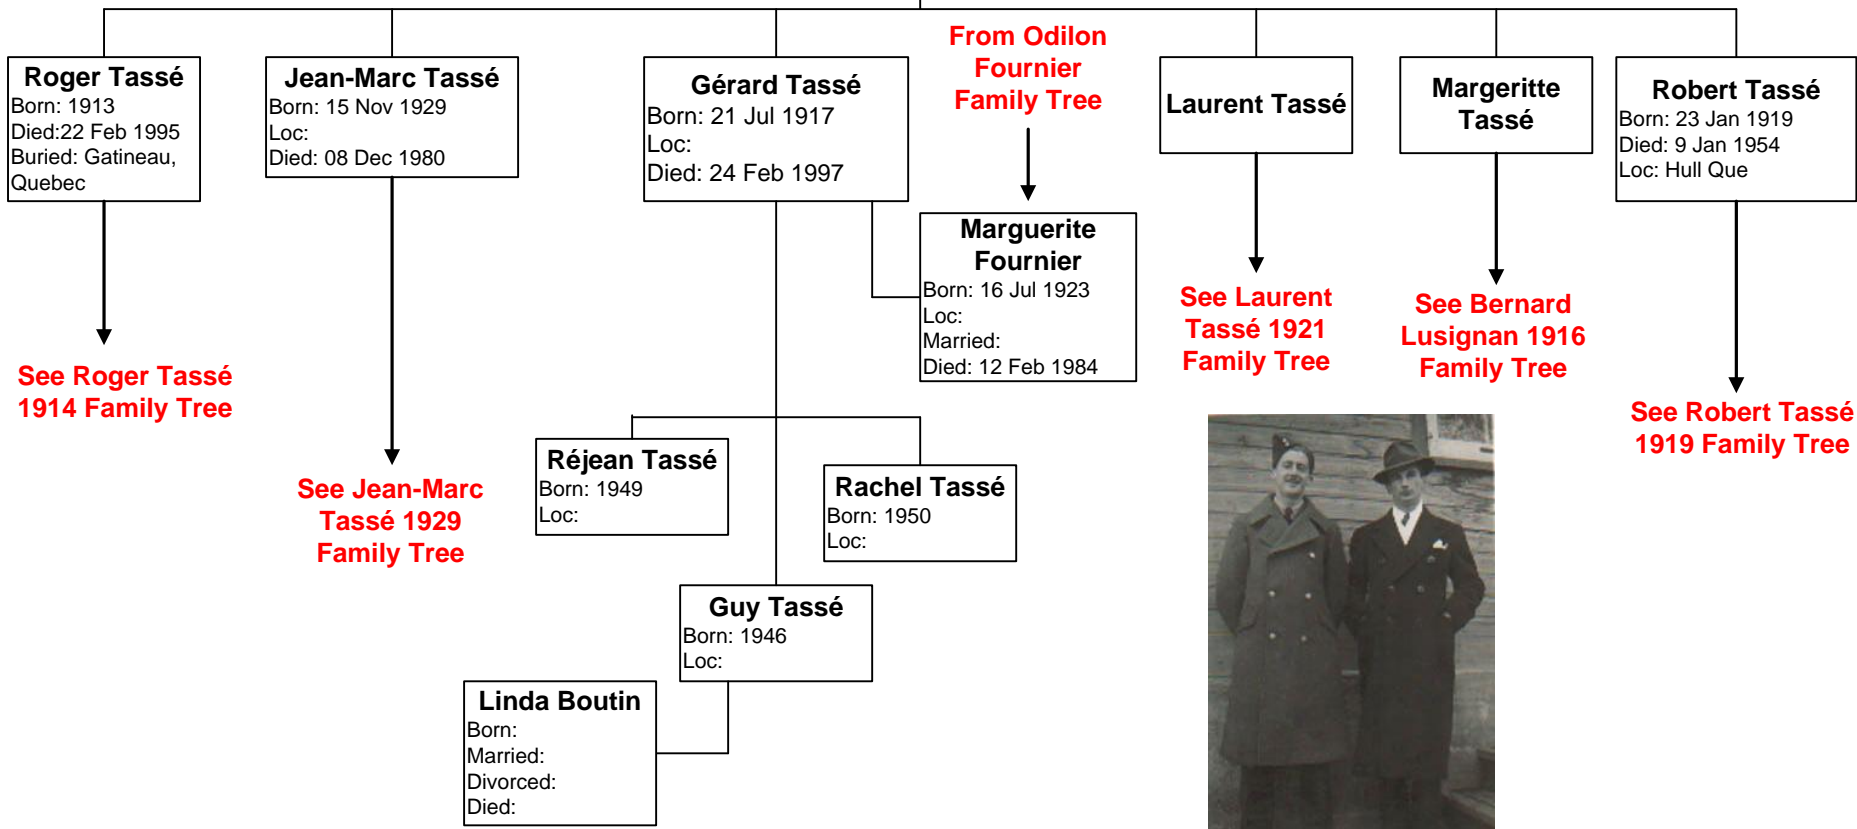

1942 Henri Tassé with Augustine Paquette

HENRI TASSÉ 1887

Henri Tassé
Born: 1887
Died: 1967

FROM THE DUGUESCLIN TASSÉ
1881 FAMILY TREE

Augustine Paquette
Born: 1890
Married: 24 Jan 1911
Loc: Ottawa Ont Cathedrale Notre-Dame
Died: 1948

1941 Robert and Gérard Tassé