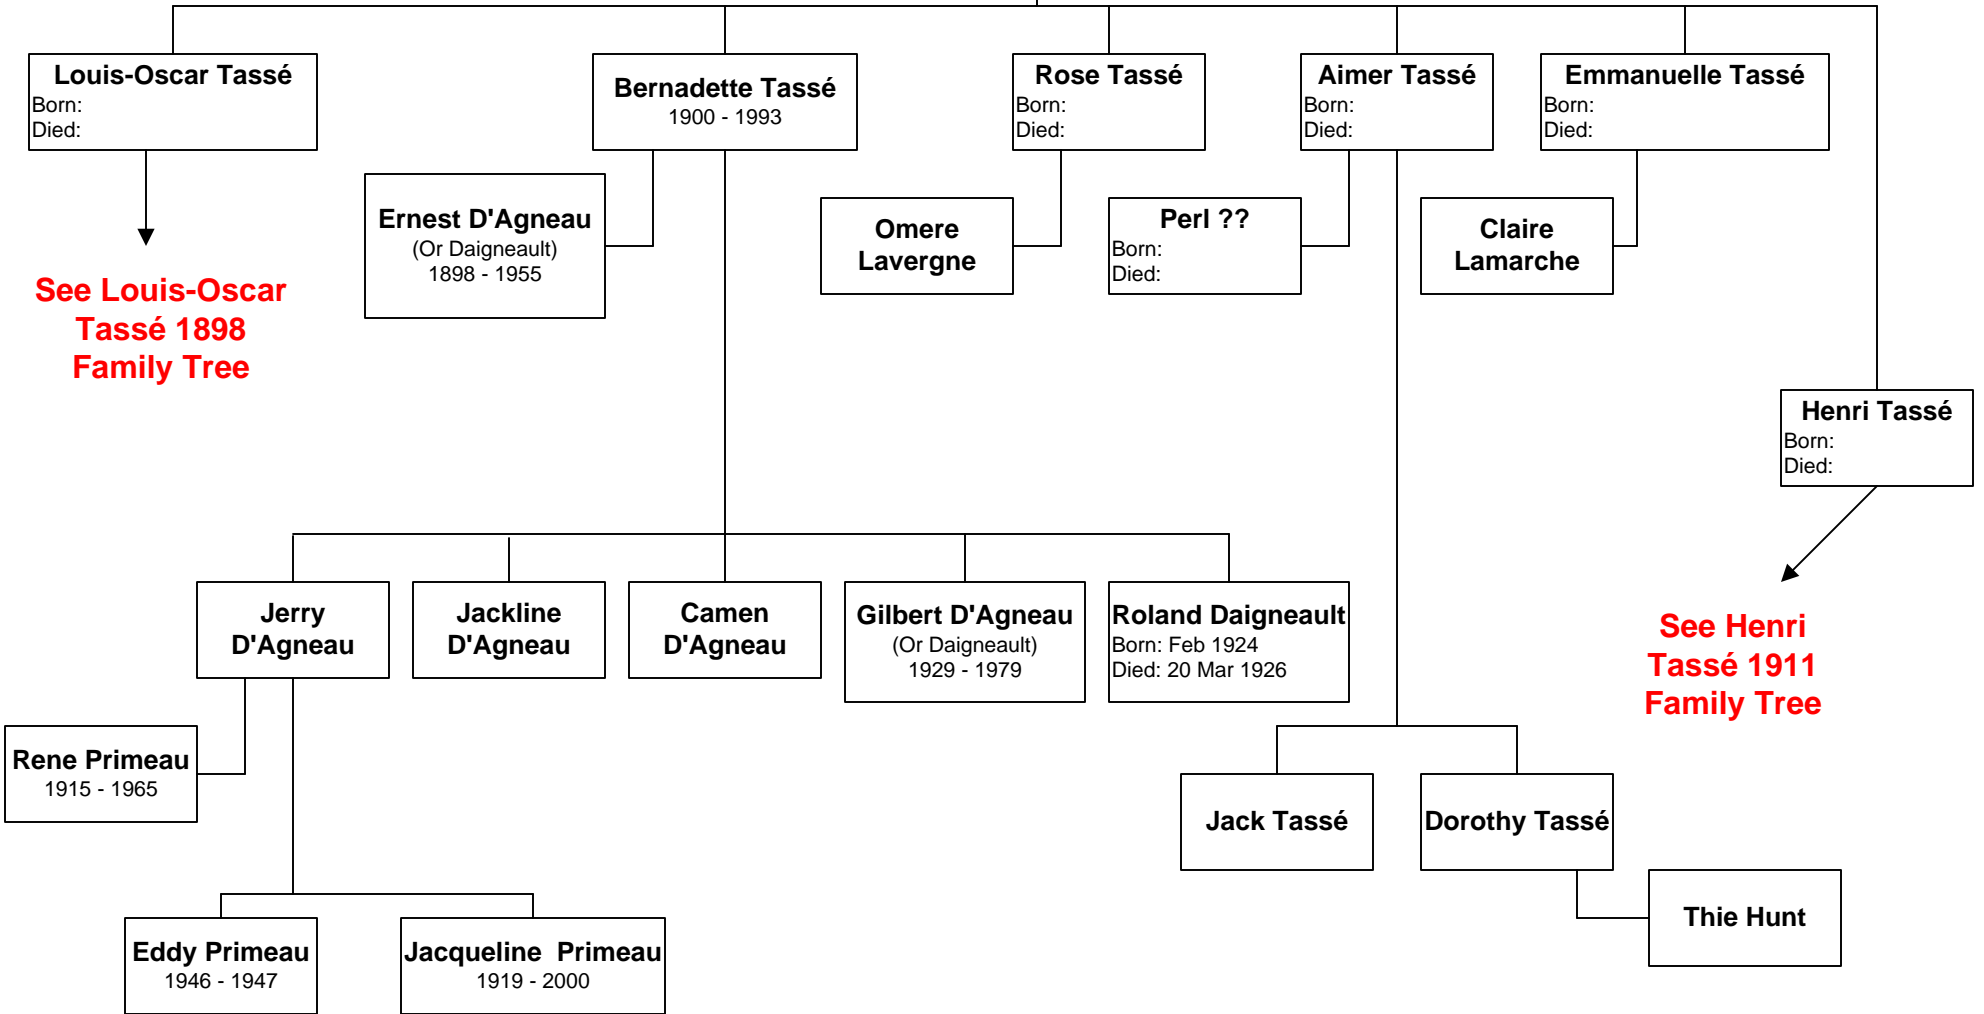

# DUGUESCLIN TASSÉ 1881

From Jacques Tassé  
1753 Family Tree

Duguesclin Tassé, his wife Léocadie one of his sons, Henri and his two daughters Bernadette and Rose (Photo taken in 1895 provided by Guy Tassé)

**DuGuesclin Tassé**  
Born: 1858  
Died: 6 May 1924

See Leonard  
Laframboise 1706

**Leocadie LaFramboise**  
Born:  
Married: 21 Nov 1881  
Loc: St Jean Baptiste, Montreal  
Died: 5 Jan 1945

See Louis-Oscar  
Tassé 1898  
Family Tree

See Henri  
Tassé 1911  
Family Tree