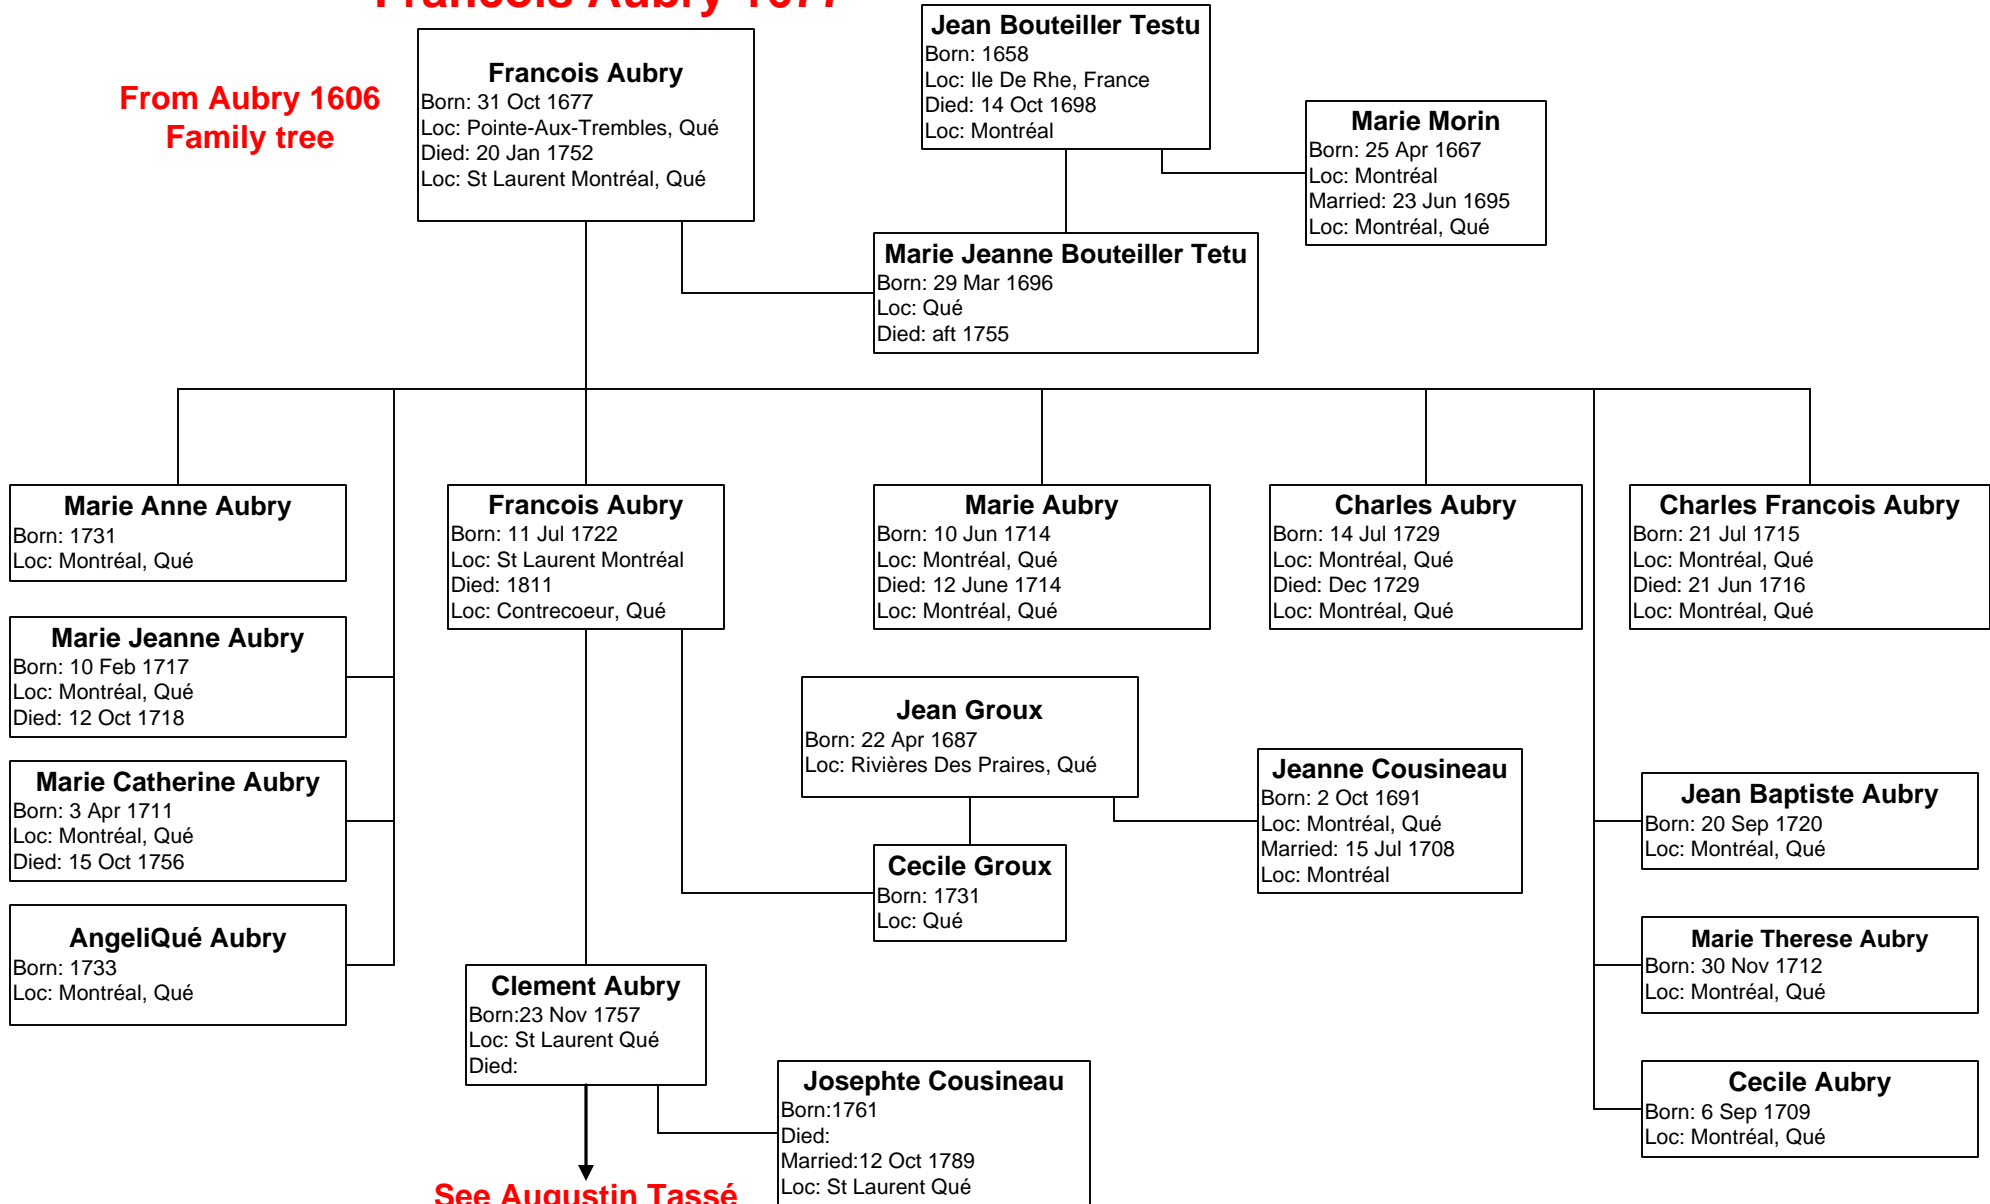

# Francois Aubry 1677

From Aubry 1606  
Family tree

See Augustin Tassé  
1755 Family Tree